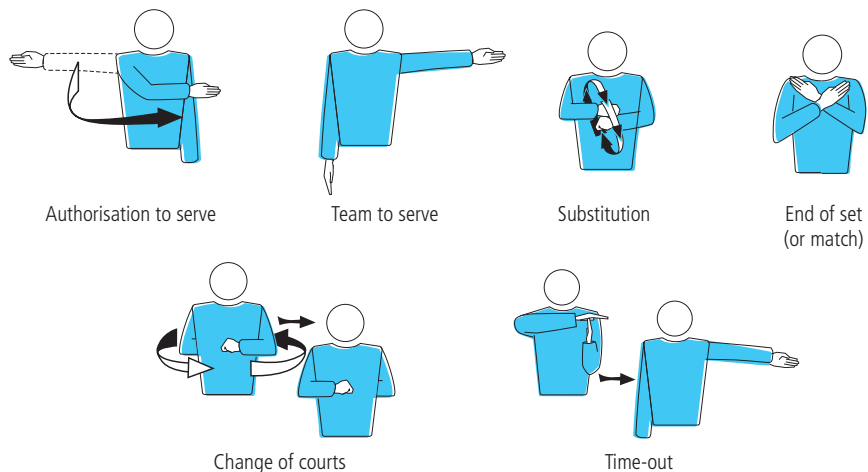

Technical indications