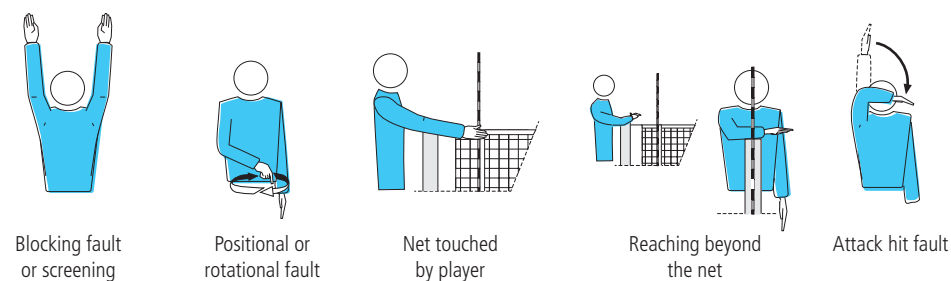

Technical indications

Judgment on the ball by the first referee

Judgment on the ball by the line judges (flag signals)

Ball handling

Player's faults

Sanctions

Rally point system

With the Rally Point System – first featured at the 1998 World Championships – the team winning a rally scores a point regardless of which team is serving. When a team wins a rally, it gains a point and the right to serve. The last tournament played with the “sideout” system was the 1997 FIVB World Grand Champions Cup.

Match format

Matches are decided over the best of five sets. The first four sets are played to 25 points and the fifth set is played to 15 points. A set (except the deciding fifth set) is won by the team which first scores 25 points with a minimum lead of two points. In the case of a 24-24 tie, play is continued until a two-point lead is achieved (i.e. 26-24; 27-25). In the case of a 2-2 tie, the deciding fifth set is played to 15 points with a minimum lead of 2 points. This new scoring system was introduced after the 1998 FIVB World Congress held in Tokyo.