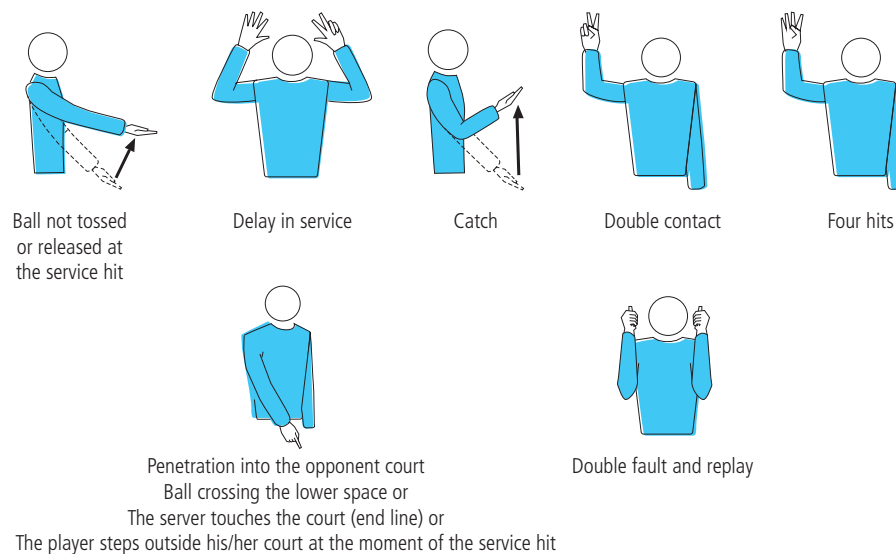

Technical indications

Judgment on the ball by the first referee

Judgment on the ball by the line judges (flag signals)

Ball handling

Player's faults

Sanctions

Rally point system

With the Rally Point System – first featured at the 1998 World Championships – the team winning a rally scores a point regardless of which team is serving. When a team wins a rally, it gains a point and the right to serve. The last tournament played with the “sideout” system was the 1997 FIVB World Grand Champions Cup.

Match format

Matches are decided over the best of five sets. The first four sets are played to 25 points and the fifth set is played to 15 points. A set (except the deciding fifth set) is won by the team which first scores 25 points with a minimum lead of two points. In the case of a 24-24 tie, play is continued until a two-point lead is achieved (i.e. 26-24; 27-25). In the case of a 2-2 tie, the deciding fifth set is played to 15 points with a minimum lead of 2 points. This new scoring system was introduced after the 1998 FIVB World Congress held in Tokyo.