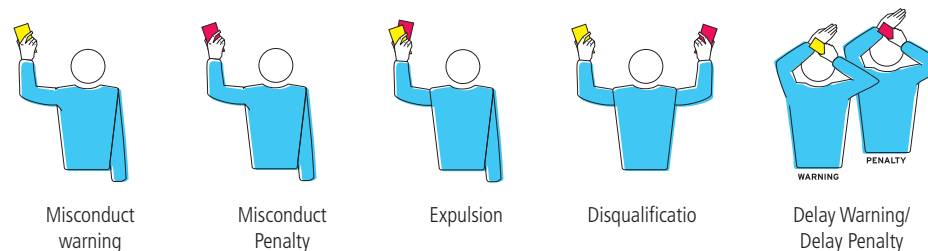

Technical indications

Judgment on the ball by the first referee

Judgment on the ball by the line judges (flag signals)

Ball handling

Player's faults

Sanctions

Rally point system

With the Rally Point System – first featured at the 1998 World Championships – the team winning a rally scores a point regardless of which team is serving. When a team wins a rally, it gains a point and the right to serve. The last tournament played with the “sideout” system was the 1997 FIVB World Grand Champions Cup.

Match format

Matches are decided over the best of five sets. The first four sets are played to 25 points and the fifth set is played to 15 points. A set (except the deciding fifth set) is won by the team which first scores 25 points with a minimum lead of two points. In the case of a 24-24 tie, play is continued until a two-point lead is achieved (i.e. 26-24; 27-25). In the case of a 2-2 tie, the deciding fifth set is played to 15 points with a minimum lead of 2 points. This new scoring system was introduced after the 1998 FIVB World Congress held in Tokyo.