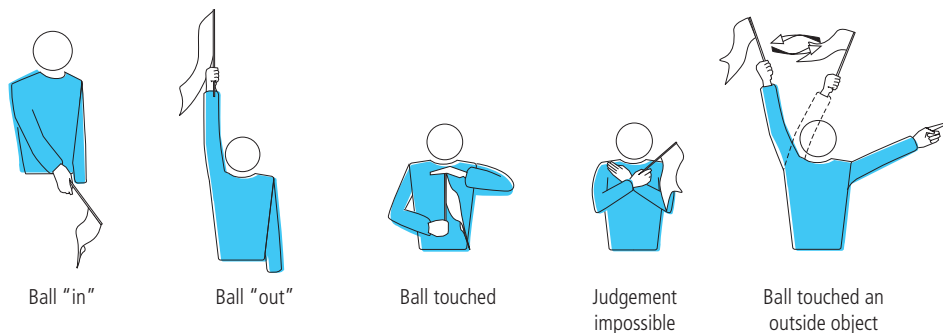

Technical indications

Judgment on the ball by the first referee

Judgment on the ball by the line judges (flag signals)

Ball handling

Player's faults

Sanctions

Rally point system

With the Rally Point System – first featured at the 1998 World Championships – the team winning a rally scores a point regardless of which team is serving. When a team wins a rally, it gains a point and the right to serve. The last tournament played with the “sideout” system was the 1997 FIVB World Grand Champions Cup.